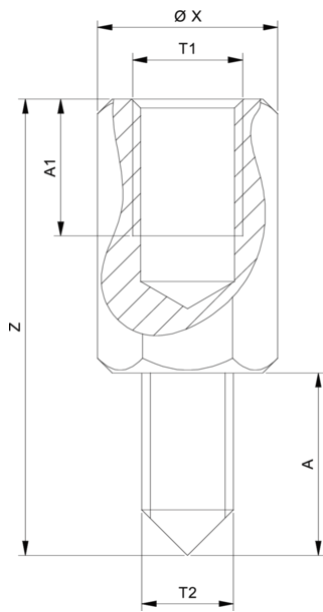

## MASTER DATA

GTIN [EAN]	4021176221002
Country of origin	DE
Case material	Tool steel
Series	GA
Net weight [kg]	0,2 kg
Package contents	1 piece
Packaging Act	PP 05
Global sales capability given	Yes (REACH, RoHS, POP, PROP65, TSCA)

# Reducer SW12X27MM Male M10 / Female M7 for 22-0 & 22-1 Blued

Abbreviation	Attribut	Wert
--------------	----------	------

Abbreviation	Attribut	Wert
--------------	----------	------

Abbreviation	Attribut	Wert
--------------	----------	------