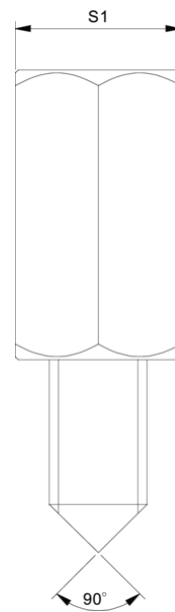

# GA7-10 Reducer SW12X27MM Male M10 / Female M7 for 22-0 & 22-1 Blued

## MASTER DATA

GTIN [EAN]	4021176221002
Country of origin	DE
Case material	Tool steel
Series	GA
Net weight [kg]	0,2 kg
Package contents	1 piece
Packaging Act	PP 05
Global sales capability given	Yes (REACH, RoHS, POP, PROP65, TSCA)

## DETAIL IMAGE

# Reducer SW12X27MM Male M10 / Female M7 for 22-0 & 22-1 Blued

Abbreviation	Attribut	Wert
--------------	----------	------

Abbreviation	Attribut	Wert
--------------	----------	------

Abbreviation	Attribut	Wert
--------------	----------	------